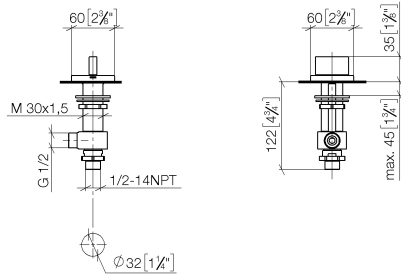

20 000 705

- hole diameter valve 32 mm
- rosette 60 x 60 mm
- with cold marking

	Dark Chrome	20 000 705-19
	Chrome	20 000 705-00
	Brushed Platinum	20 000 705-06
	Brushed Champagne (22kt Gold)	20 000 705-46
	Champagne (22kt Gold)	20 000 705-47
	Brushed Dark Platinum	20 000 705-99

20 000 705

mm [inches]

Flow rate chart

Certificates

WRAS_2103001.

20 000 705

Parts for other finishes can be found here: [Chrome](#)

Spare parts list

No.	Item Number	Name	Quantity used	Delivery time
1	90 20 70 051 04-19	handle (cold)	1	20
2	04 17 11 058 33 90	side panel	1	2
3	90 90 03 133 00 90	top	1	2
4	04 23 10 032 78 90	fixing set	1	2
5	04 17 11 023 10 90	distributor	1	2
6	90 23 30 040 00-19	threaded connector	1	-
Spare part can no longer be ordered, please order the replacement item				
7	09 30 11 059 90	disc	1	2
8	09 23 10 012 90	nut	1	2